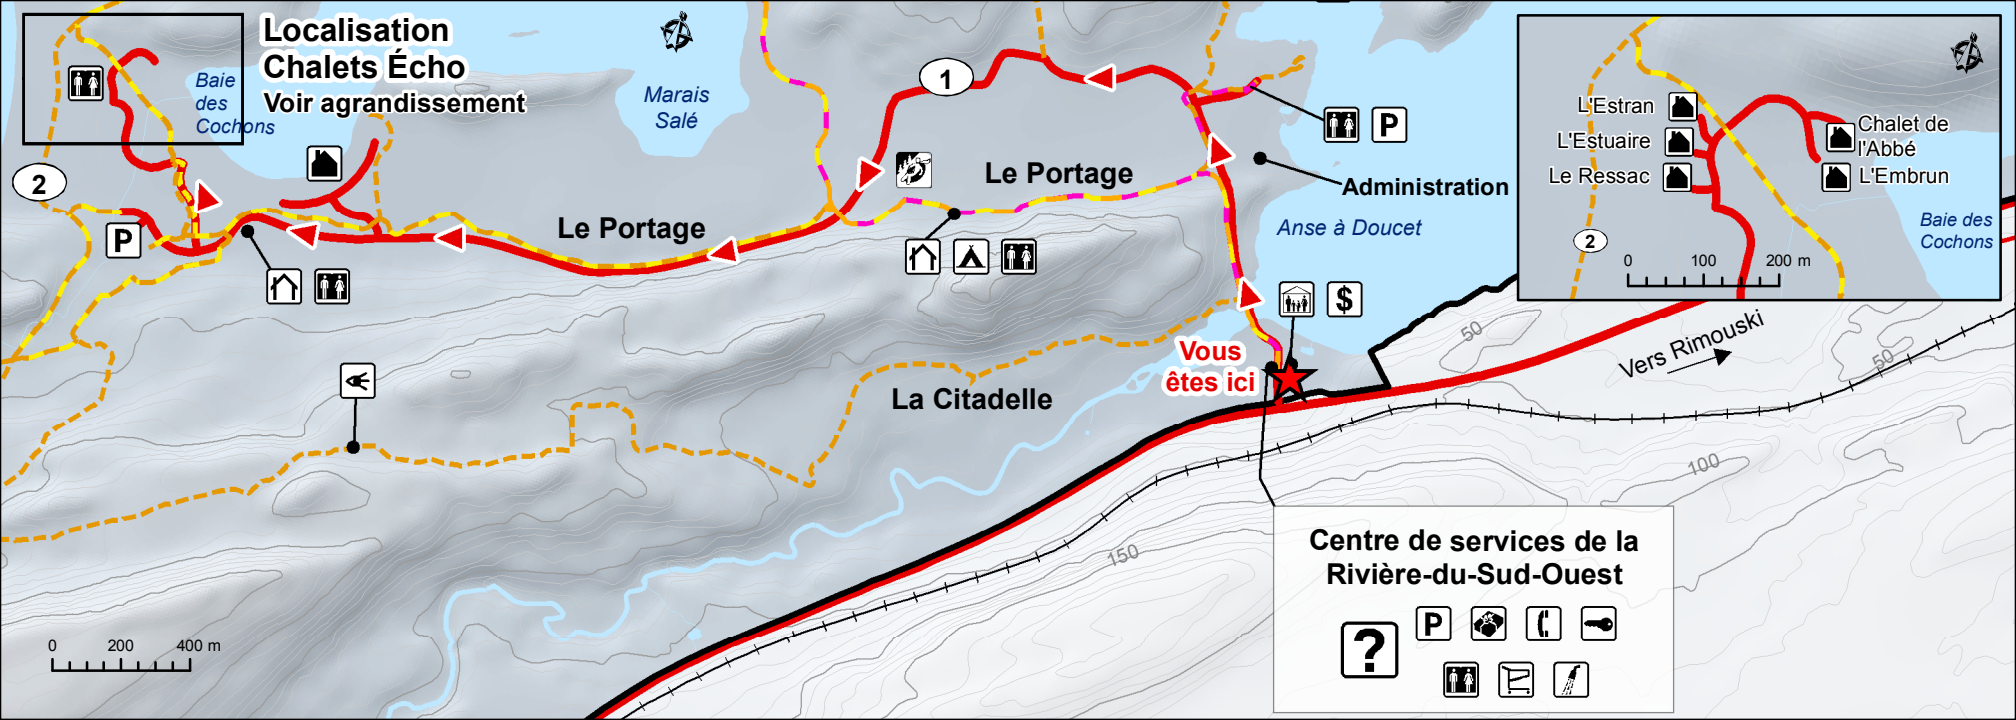

Localisation Chalets Écho

Voir agrandissement

Centre de services de la Rivière-du-Sud-Ouest

Icons: ? (question mark), P (parking), dog (pet), telephone, key, wheelchair, stroller, wheelchair with dog.